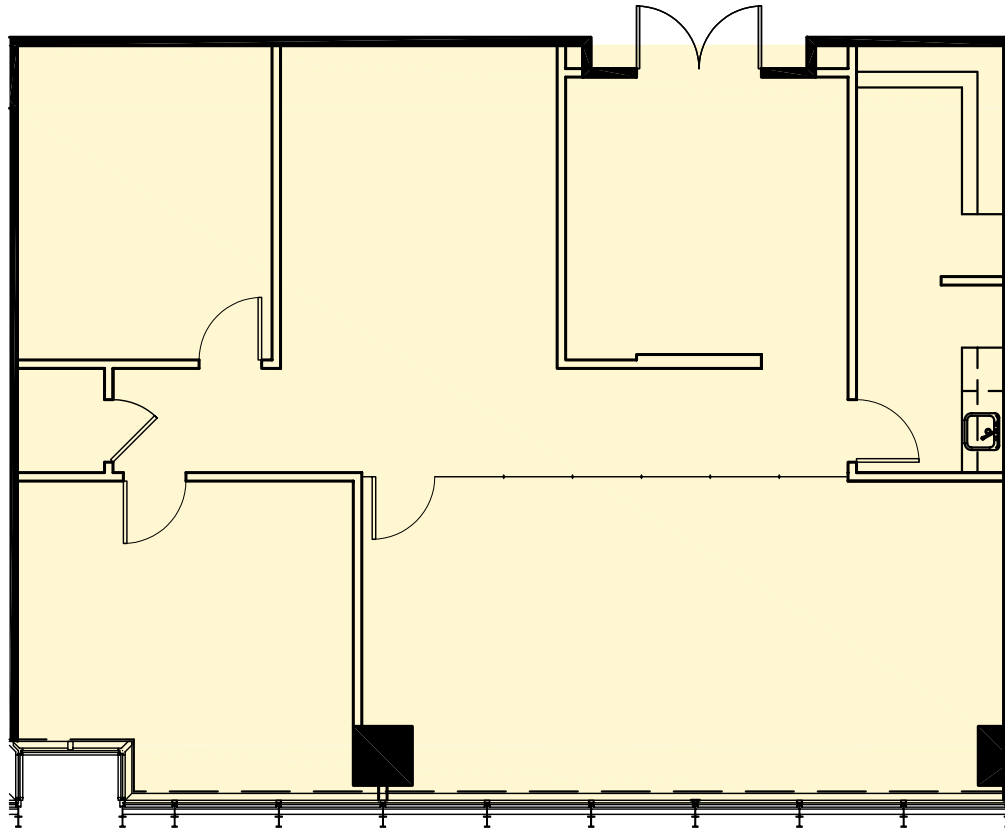

Key Plan

North

1180 Peachtree Street • Suite 2450 • 2,065 RSF

Available Suite