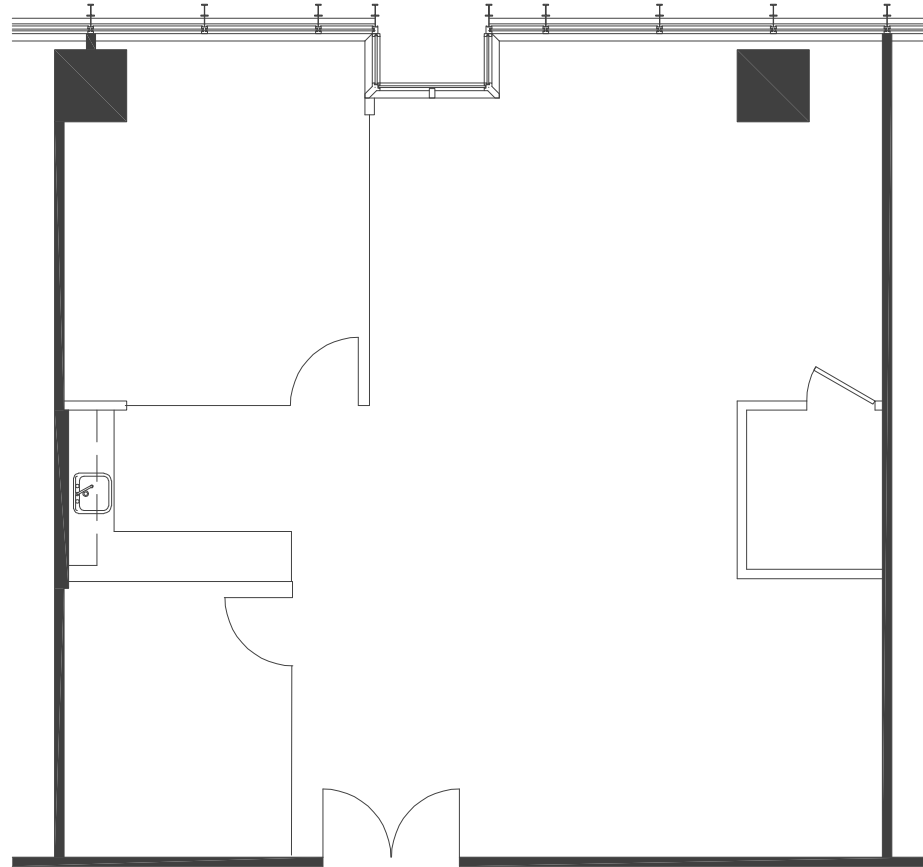

1 1 8 0 P E A C H T R E E

Suite 2020 | 1,569 RSF

Key Plan